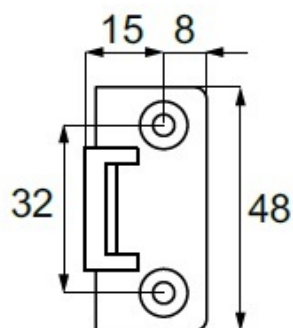

PRODUCT SHEET

Description:

Clip Panel Connector "Push Fit", Female Only, F/Chipboard Screws, Black PC, (NOT FOR SALE IN GERMANY)

Item number:

11.05.601-0

Units	Box	Carton	HS Code	Barcode
Pcs.	1000	2000	3926909790	 5704866457286