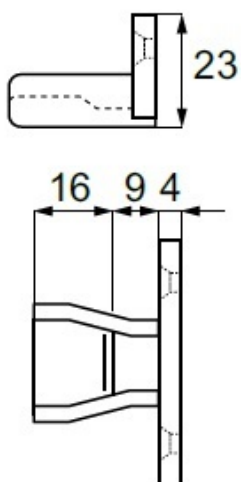

PRODUCT SHEET

Description:

Clip Panel Connector "Push Fit", Female Only, F/Chipboard Screws, Black PC, (NOT FOR SALE IN GERMANY)

Item number:

11.05.601-0

Units	Box	Carton	HS Code	Barcode
Pcs.	1000	2000	3926909790	 5704866457286