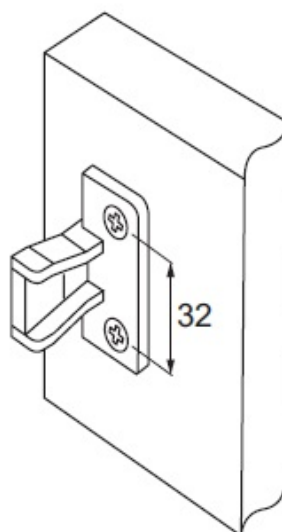

PRODUCT SHEET

Description:

Clip Panel Connector "Push Fit", Female Only, F/Chipboard Screws, Black PC, (NOT FOR SALE IN GERMANY)

Item number:

11.05.601-0

Units	Box	Carton	HS Code	Barcode
Pcs.	1000	2000	3926909790	 5704866457286